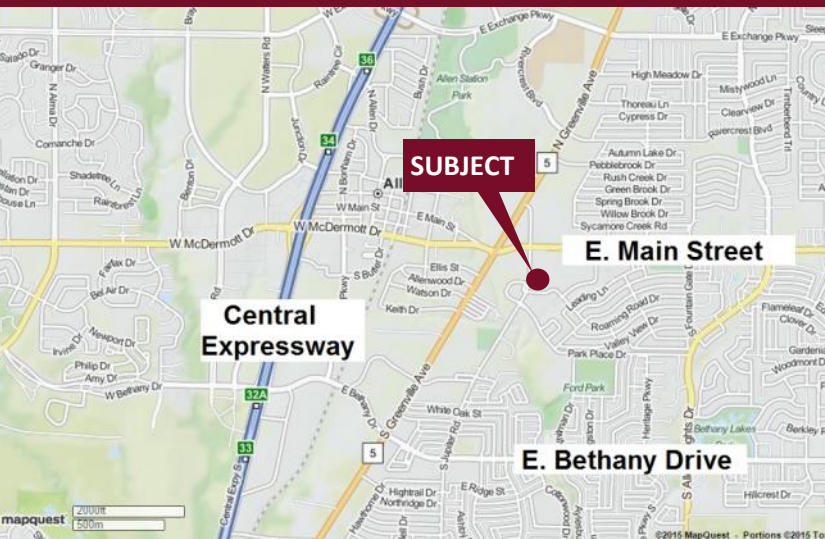

Jupiter Office Park - 303 - 313 S. Jupiter Road

Allen, Texas 75002

www.momentumreal.com

Available for Lease

±36,291 SF OFFICE/SHOWROOM

Building Features:

- Six, two-story garden office buildings ranging from 4,000 - 8,000 S.F.
- Executive Suites available from 100 - 1,000 S.F.
- Professionally managed
- Abundant window space
- Lush landscaping
- Well located just east of Central Expressway and Main Street in Allen
- 120 Concrete Parking Spaces