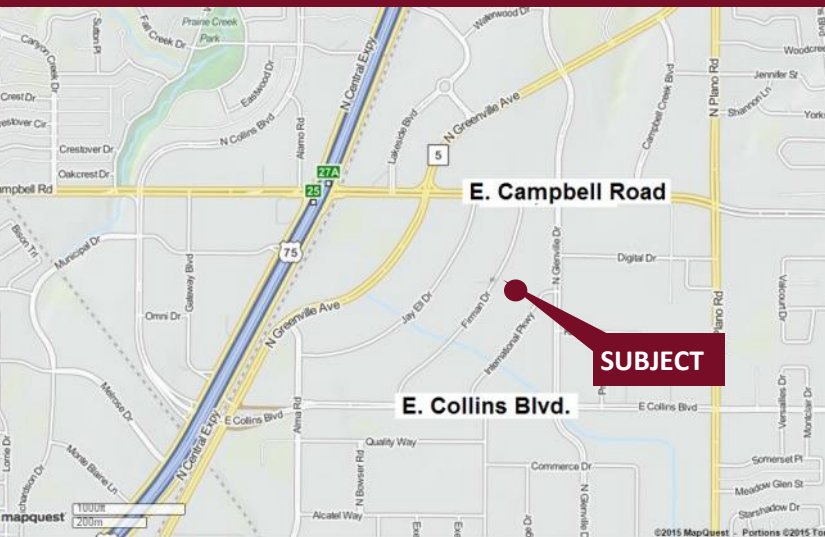

Renaissance Tech - 1751-1771 International Parkway

Richardson, Texas 75081

www.momentumreal.com

Available for Lease

±81,519 SF OFFICE/WAREHOUSE/SHOWROOM

Building Features:

- Location for individual corporate signage
- Distinctive landscaping and exterior lighting
- 14' Clear Height
- 347 Concrete Parking Spaces
- Rear Grade Level Double Personnel or Roll Up Doors

Renaissance Tech - 1751-1771 International Parkway

Richardson, Texas 75081

www.momentumreal.com

Site Map