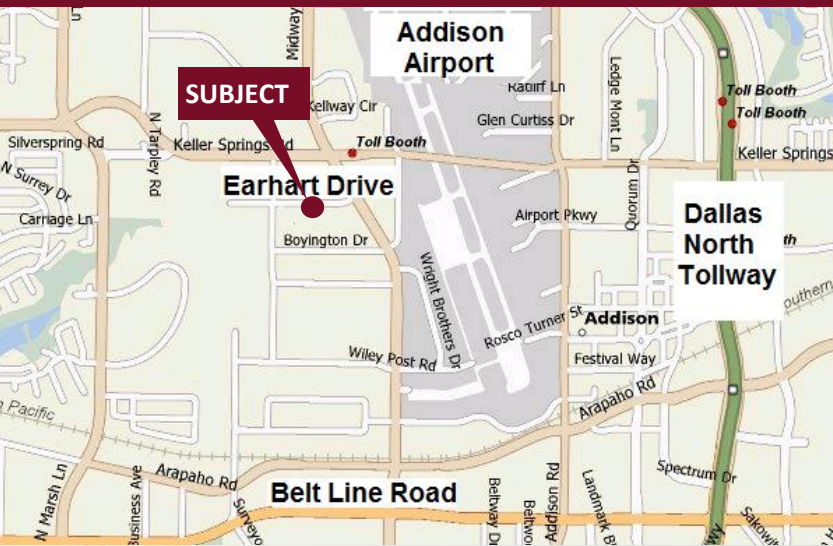

Midway Green - 3330 Earhart Drive

Carrollton, Texas 75006

www.momentumreal.com

Available for Lease

±64,911 SF OFFICE/SHOWROOM

Building Features:

- High-End Office-Showroom
- 100% AC
- Near Addison Airport
- 196 Concrete Parking Spaces
- Clear Height 14'
- Rear Loading with Grade Level and/or Dock High, Double Personnel, or Roll Up Doors