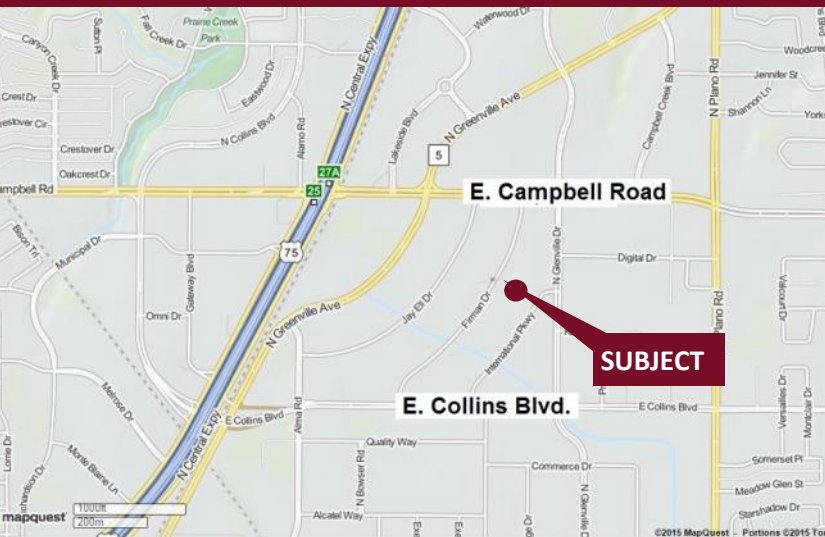

Renaissance Tech - 1751-1771 International Parkway

Richardson, Texas 75081

www.momentumreal.com

Available for Lease

±81,519 SF OFFICE/WAREHOUSE/SHOWROOM

Building Features:

- Location for individual corporate signage
- Distinctive landscaping and exterior lighting
- 14' Clear Height
- 347 Concrete Parking Spaces
- Rear Grade Level Double Personnel or Roll Up Doors

Site Map