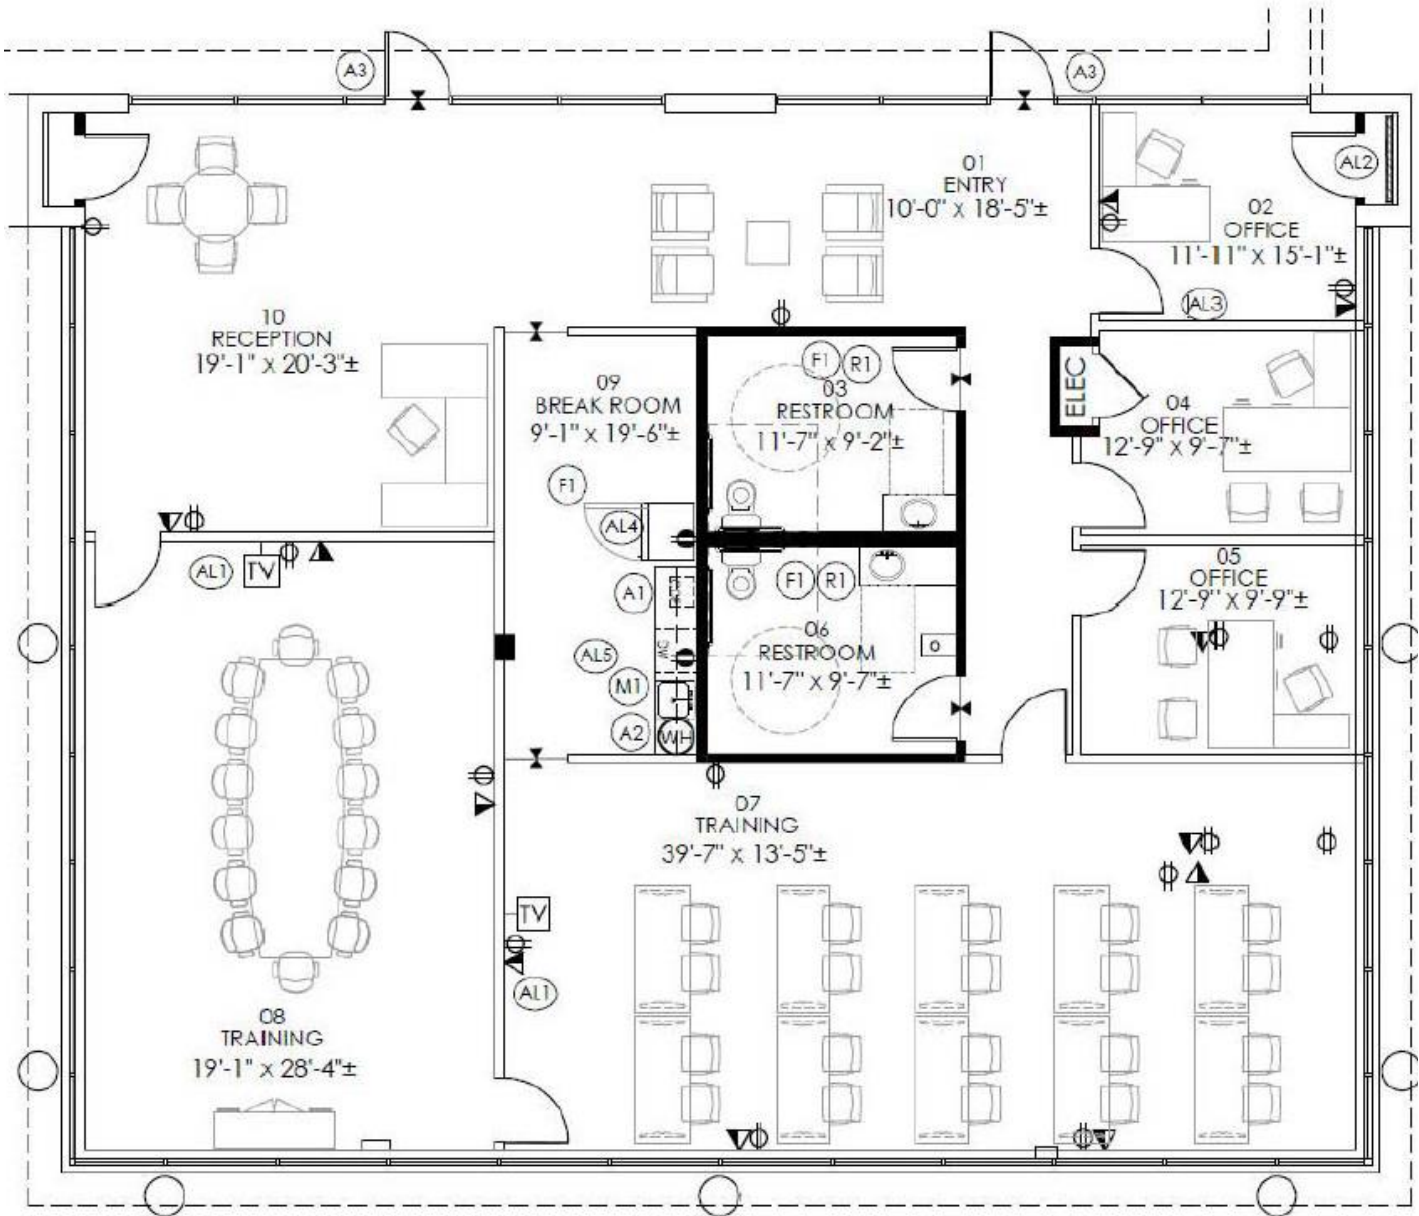

Renaissance Tech - 1751-1771 International Parkway

Richardson, Texas 75081

www.momentumreal.com

Available for Lease

±81,519 SF OFFICE/WAREHOUSE/SHOWROOM

Building Features:

- Location for individual corporate signage
- Distinctive landscaping and exterior lighting
- 14' Clear Height
- 347 Concrete Parking Spaces
- Rear Grade Level Double Personnel or Roll Up Doors

Richardson, Texas 75081

SUITE 131 - 3,107 S.F.

Floor Plan

Renaissance Tech - 1751-1771 International Parkway

Richardson, Texas 75081

www.momentumreal.com

Site Map