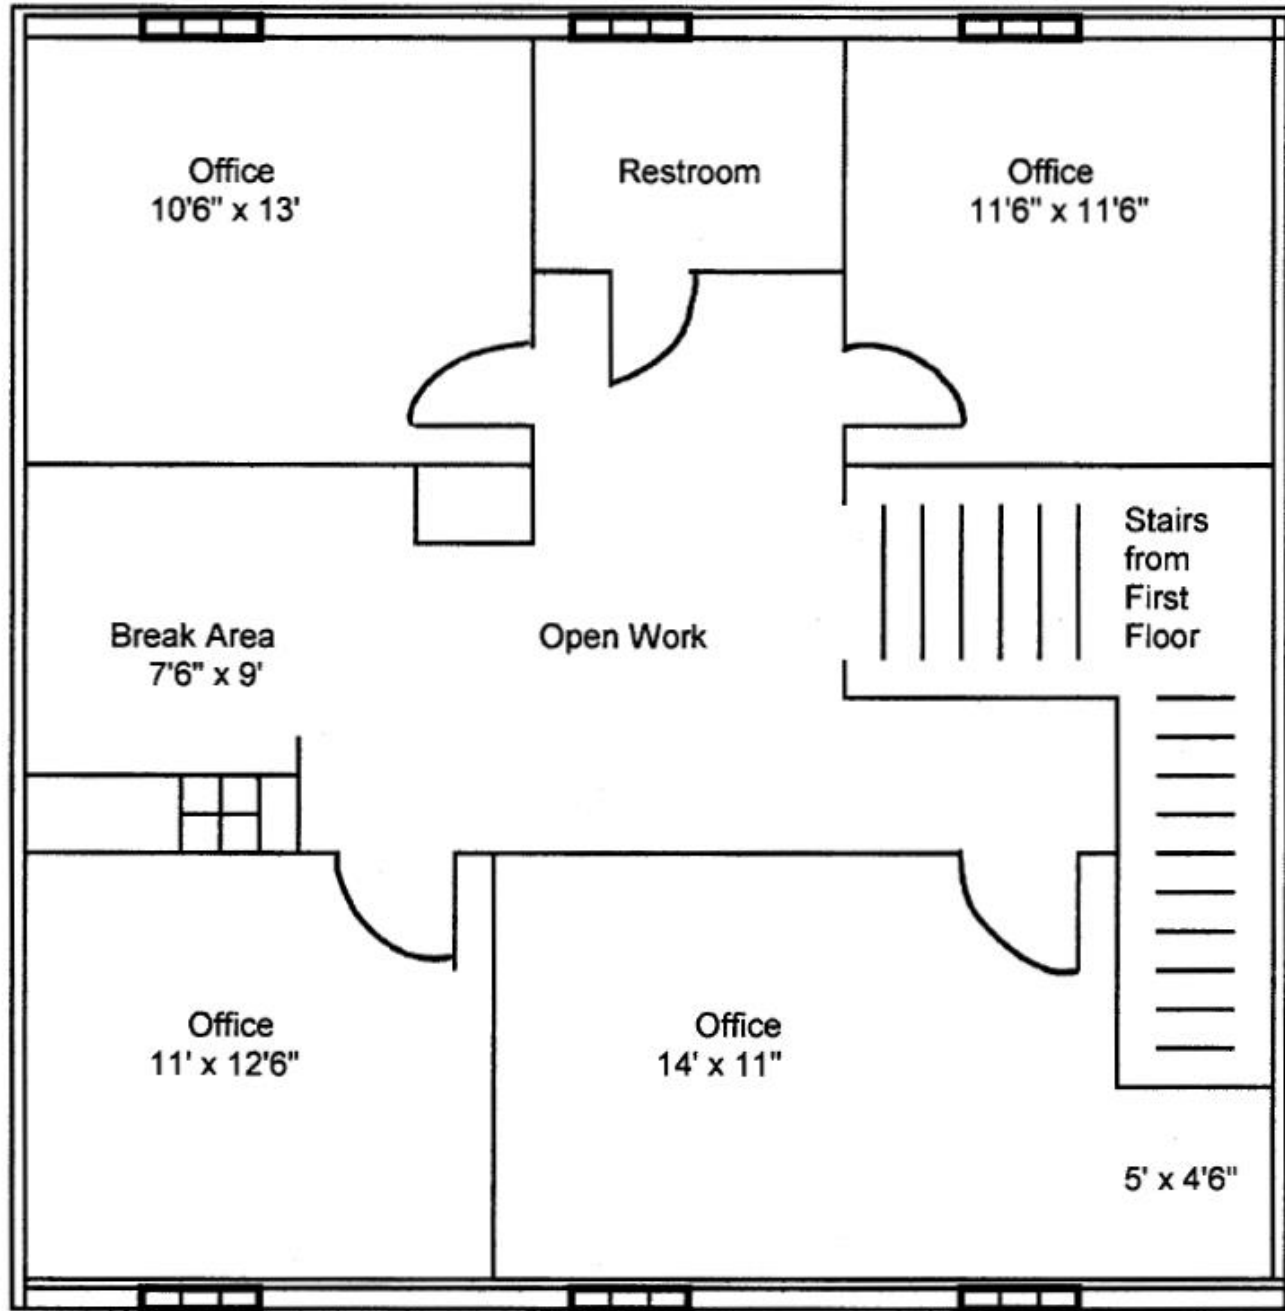

Jupiter Office Park - 303 - 313 S. Jupiter Road

Allen, Texas 75002

www.momentumreal.com

Available for Lease

±36,291 SF OFFICE/SHOWROOM

Building Features:

- Six, two-story garden office buildings ranging from 4,000 - 8,000 S.F.
- Executive Suites available from 100 - 1,000 S.F.
- Professionally managed
- Abundant window space
- Lush landscaping
- Well located just east of Central Expressway and Main Street in Allen
- 120 Concrete Parking Spaces

Allen, Texas 75002

SUITE 200 - 1,024 S.F.

Floor Plan

Jupiter Office Park - 303 - 313 S. Jupiter Road

Allen, Texas 75002

www.momentumreal.com

Site Map