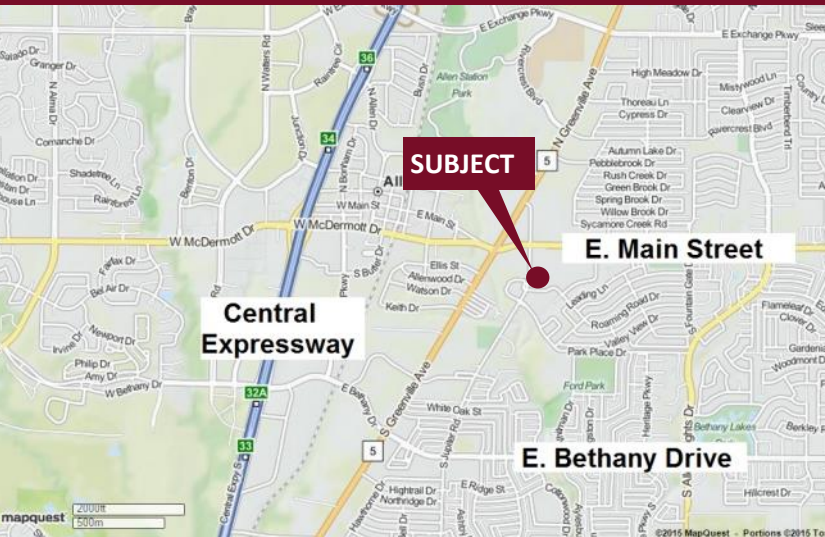

Jupiter Office Park - 303 - 313 S. Jupiter Road

Allen, Texas 75002

www.momentumreal.com

Available for Lease

±36,291 SF OFFICE/SHOWROOM

Building Features:

- Six, two-story garden office buildings ranging from 4,000 - 8,000 S.F.
- Executive Suites available from 100 - 1,000 S.F.
- Professionally managed
- Abundant window space
- Lush landscaping
- Well located just east of Central Expressway and Main Street in Allen
- 120 Concrete Parking Spaces