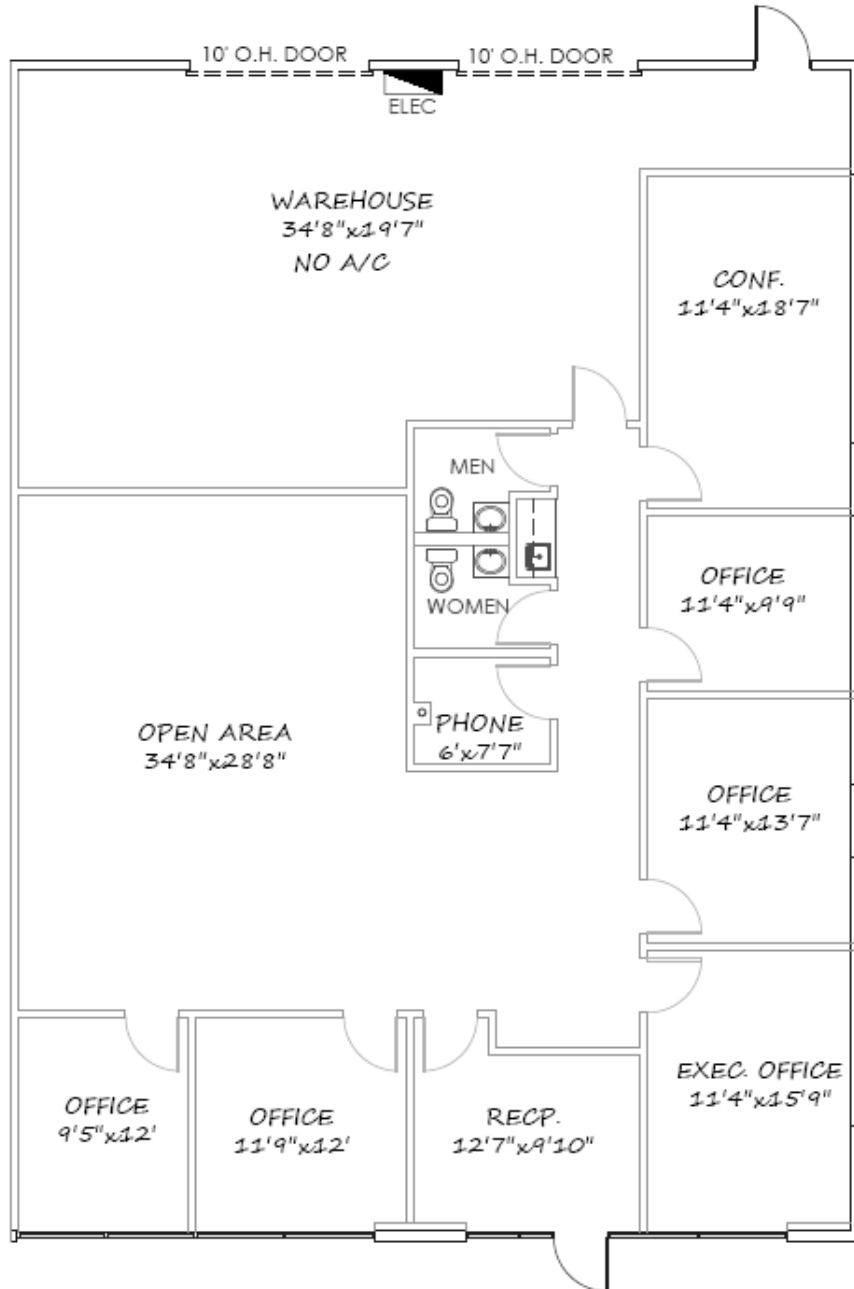

Richardson, Texas 75081

SUITE 133 - 3,130 S.F.

Floor Plan

Renaissance Tech - 1751-1771 International Parkway

Richardson, Texas 75081

www.momentumreal.com

Site Map