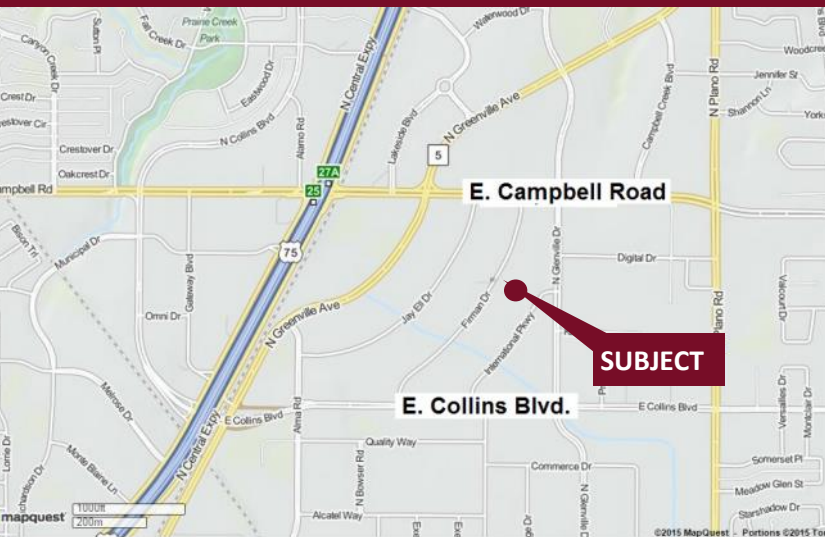

Renaissance Tech - 1751-1771 International Parkway

Richardson, Texas 75081

www.momentumreal.com

Available for Lease

±81,519 SF OFFICE/WAREHOUSE/SHOWROOM

Building Features:

- Location for individual corporate signage
- Distinctive landscaping and exterior lighting
- 14' Clear Height
- 347 Concrete Parking Spaces
- Rear Grade Level Double Personnel or Roll Up Doors