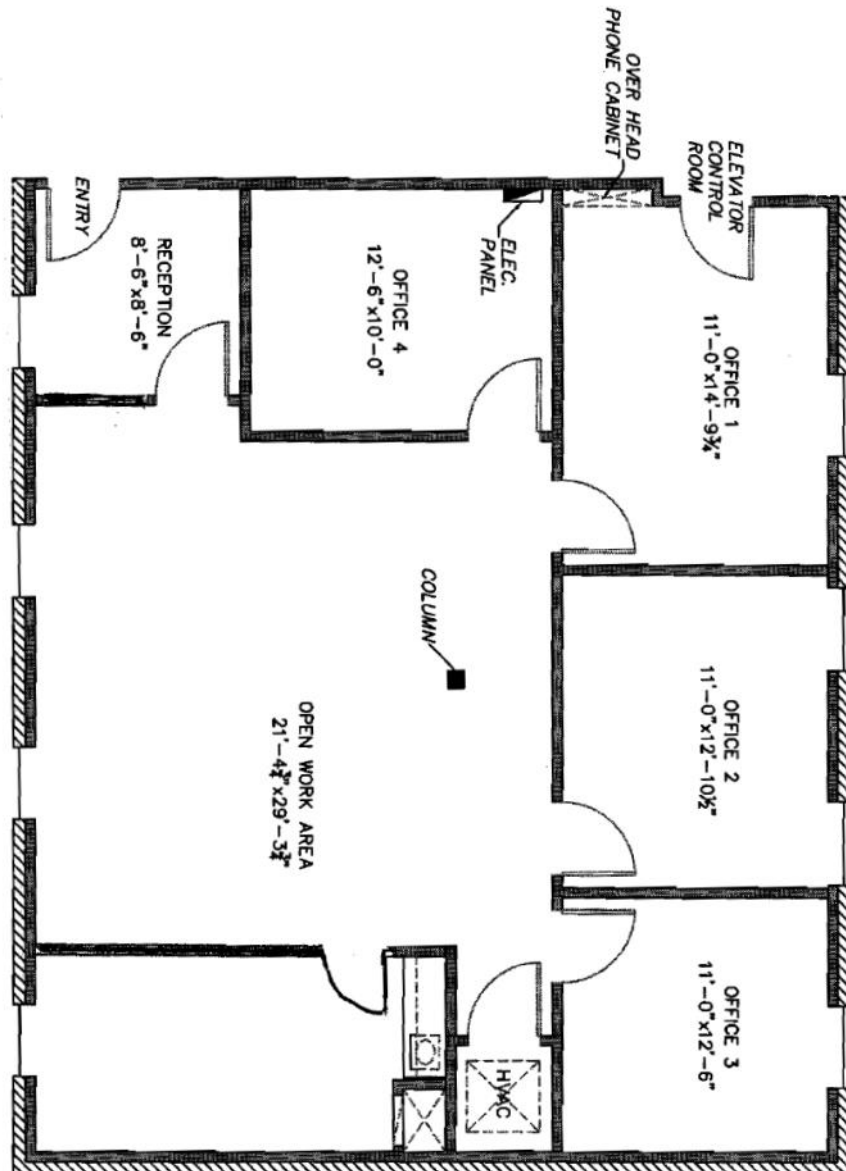

## Available for Lease

±36,291 SF OFFICE/SHOWROOM

## Floor Plan