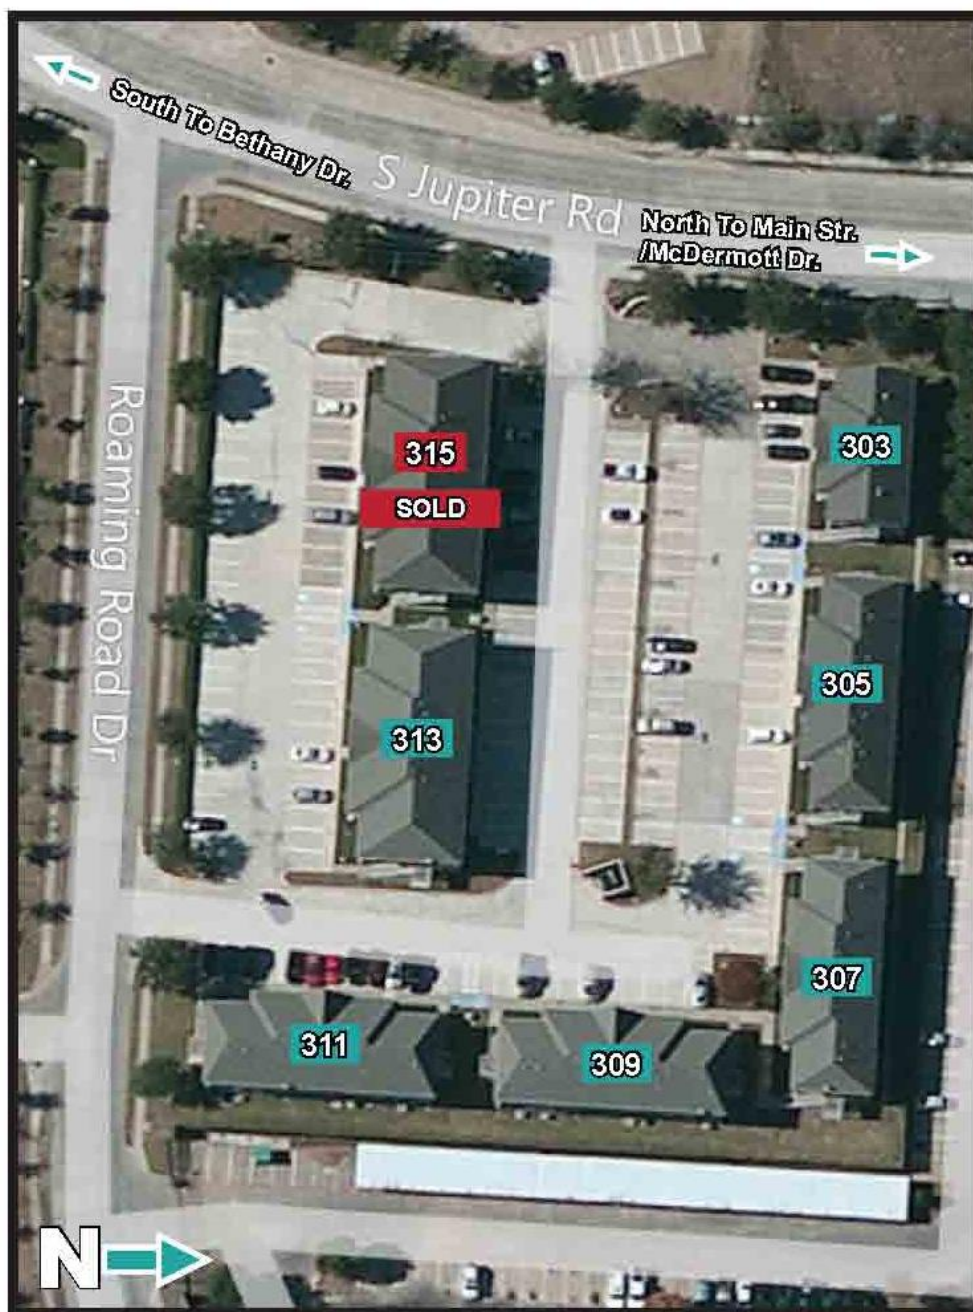

Jupiter Office Park - 303 - 313 S. Jupiter Road

Allen, Texas 75002

www.momentumreal.com

Site Map

16610 Dallas Parkway, Suite 2300

Dallas, Texas 75248

Office 972.707.9150

leasing@momentumreal.com