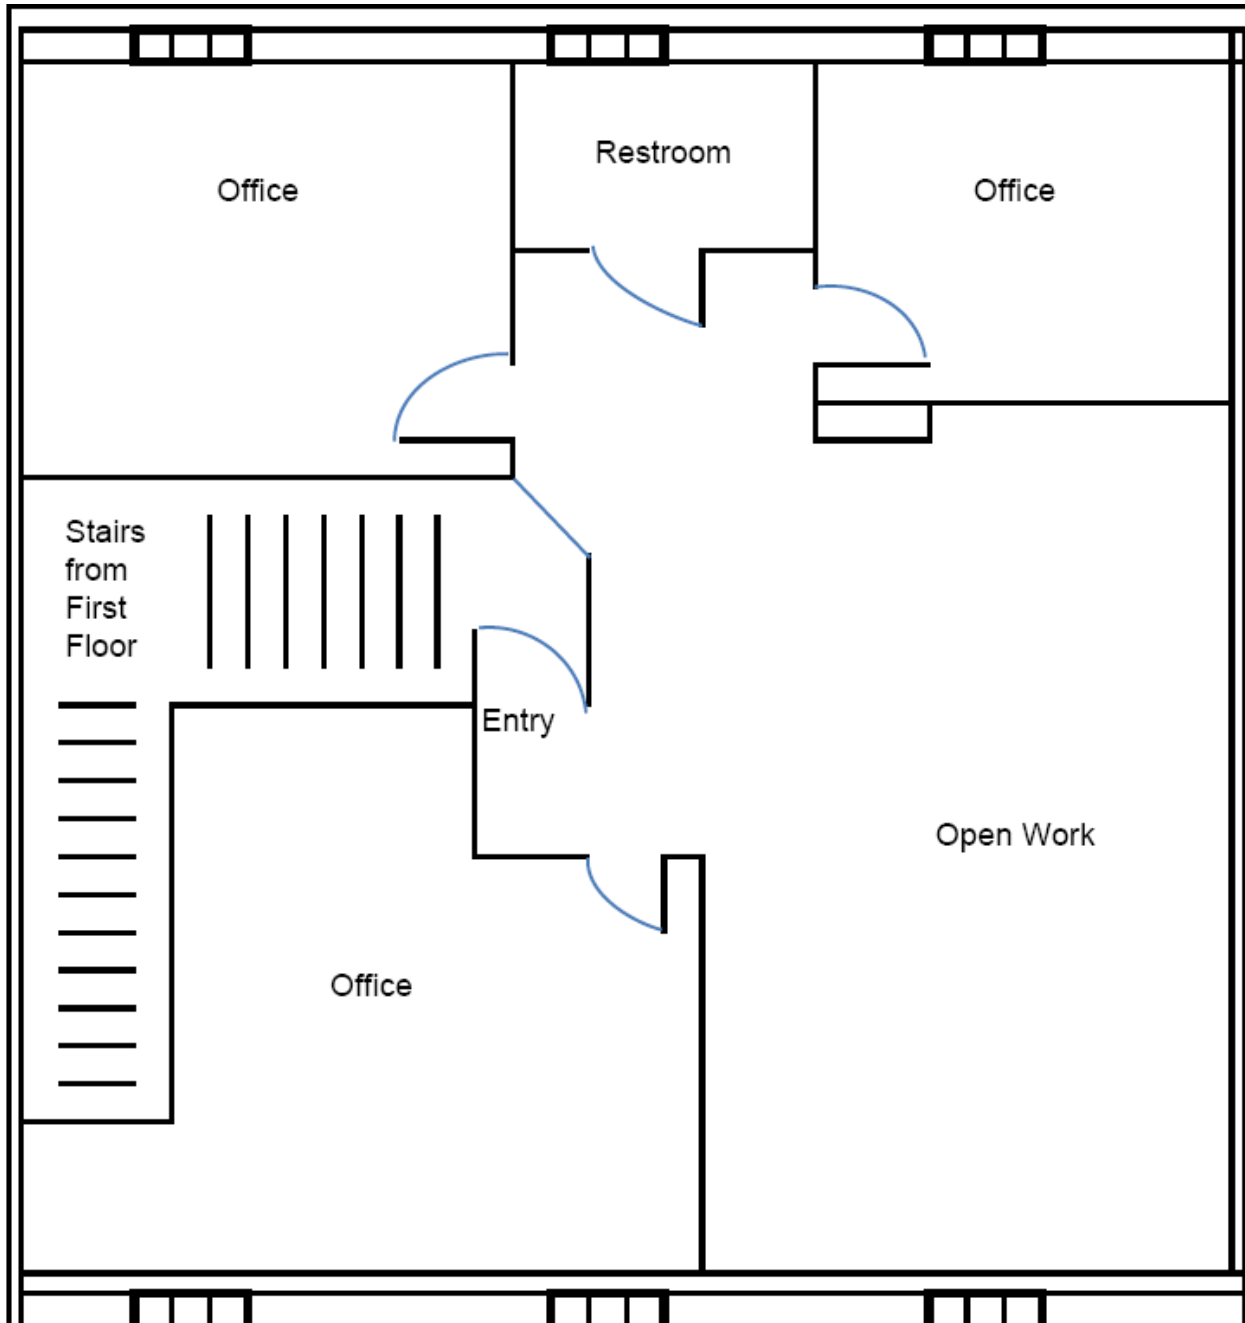

Jupiter Office Park - 303 S. Jupiter Road

Allen, Texas 75002

SUITE 210 - 1,035 S.F.

Floor Plan

16610 Dallas Parkway, Suite 2300

Dallas, Texas 75248

Office 972.707.9150

leasing@momentumreal.com