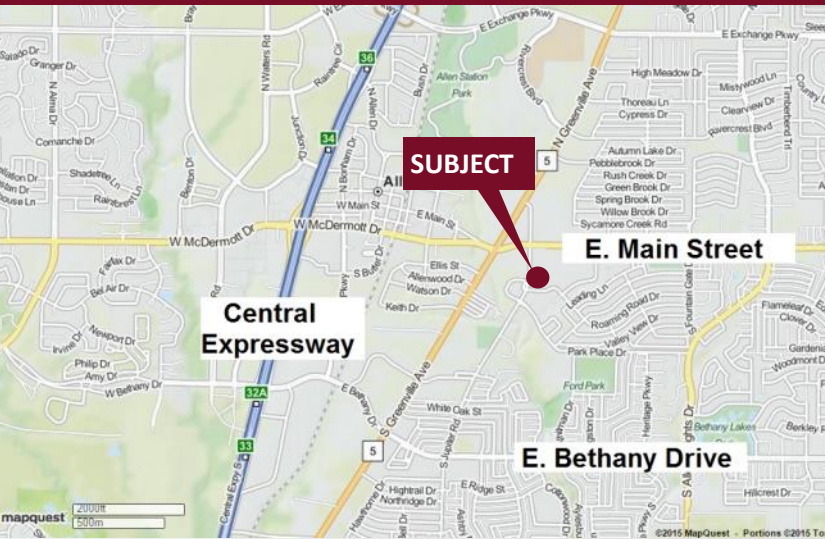

Jupiter Office Park - 303 - 313 S. Jupiter Road

Allen, Texas 75002

www.momentumreal.com

Available for Lease

±36,291 SF OFFICE/SHOWROOM

Building Features:

- Six, two-story garden office buildings ranging from 4,000 - 8,000 S.F.
- Executive Suites available from 100 - 1,000 S.F.
- Professionally managed
- Abundant window space
- Lush landscaping
- Well located just east of Central Expressway and Main Street in Allen
- 120 Concrete Parking Spaces